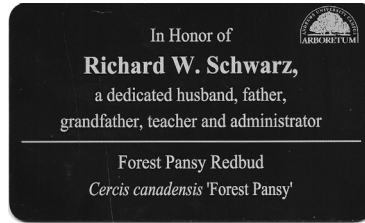

Easy To Order

1. 1 Let us help you pick your sign style.
2. 2 Tell us what you want your signs to say
3. 3 Install and enjoy your visitor's praise.

Questions?

Contact us at 316.682.5275
or karl@larklabel.com

5" x 3" Classic Marker