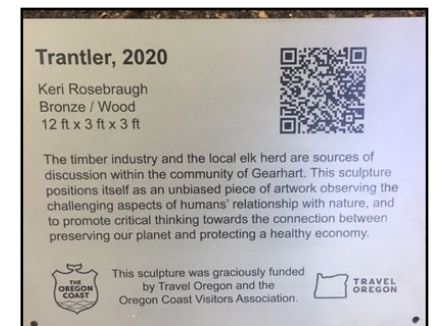

### John Henry

*Complexus*

2007

Painted steel

*On loan from the City of Sarasota*

7.5" x 5"

- Your custom design is laser marked into a stainless-steel nameplate. It is a black image on a matte finish. The Standard thickness is 14 gauge (.078" thick).
- These can be mounted directly to the base of the art piece, screw mounted from the back with a studs or mounted to one of our wide variety of stakes.
- Guaranteed readable and colorfast for 10 years.
- 25 years educational sign expertise, we can turn your ideas into reality.

**EASY TO ORDER**  
**INSTRUCTIONS ON BACK**

6" x 4"

8.5" x 11"

9" x 6"

12" x 9"

**CONTACT [karl@larklabel.com](mailto:karl@larklabel.com)**

**Our signs make you shine**

120 N Old Manor  
Wichita, KS 67208  
316.682.5275  
[www.larklabel.com](http://www.larklabel.com)