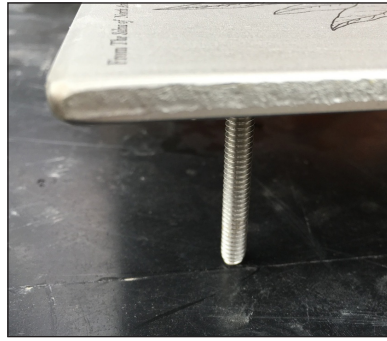

Easy To Order

1. 1 Send us the art you have designed
2. 2 Or have our artist custom design them with your ideas
3. 3 Install and enjoy your visitor's praise.

Questions?

Contact us at 316.682.5275
or karl@larklabel.com

Stud Wall Mount